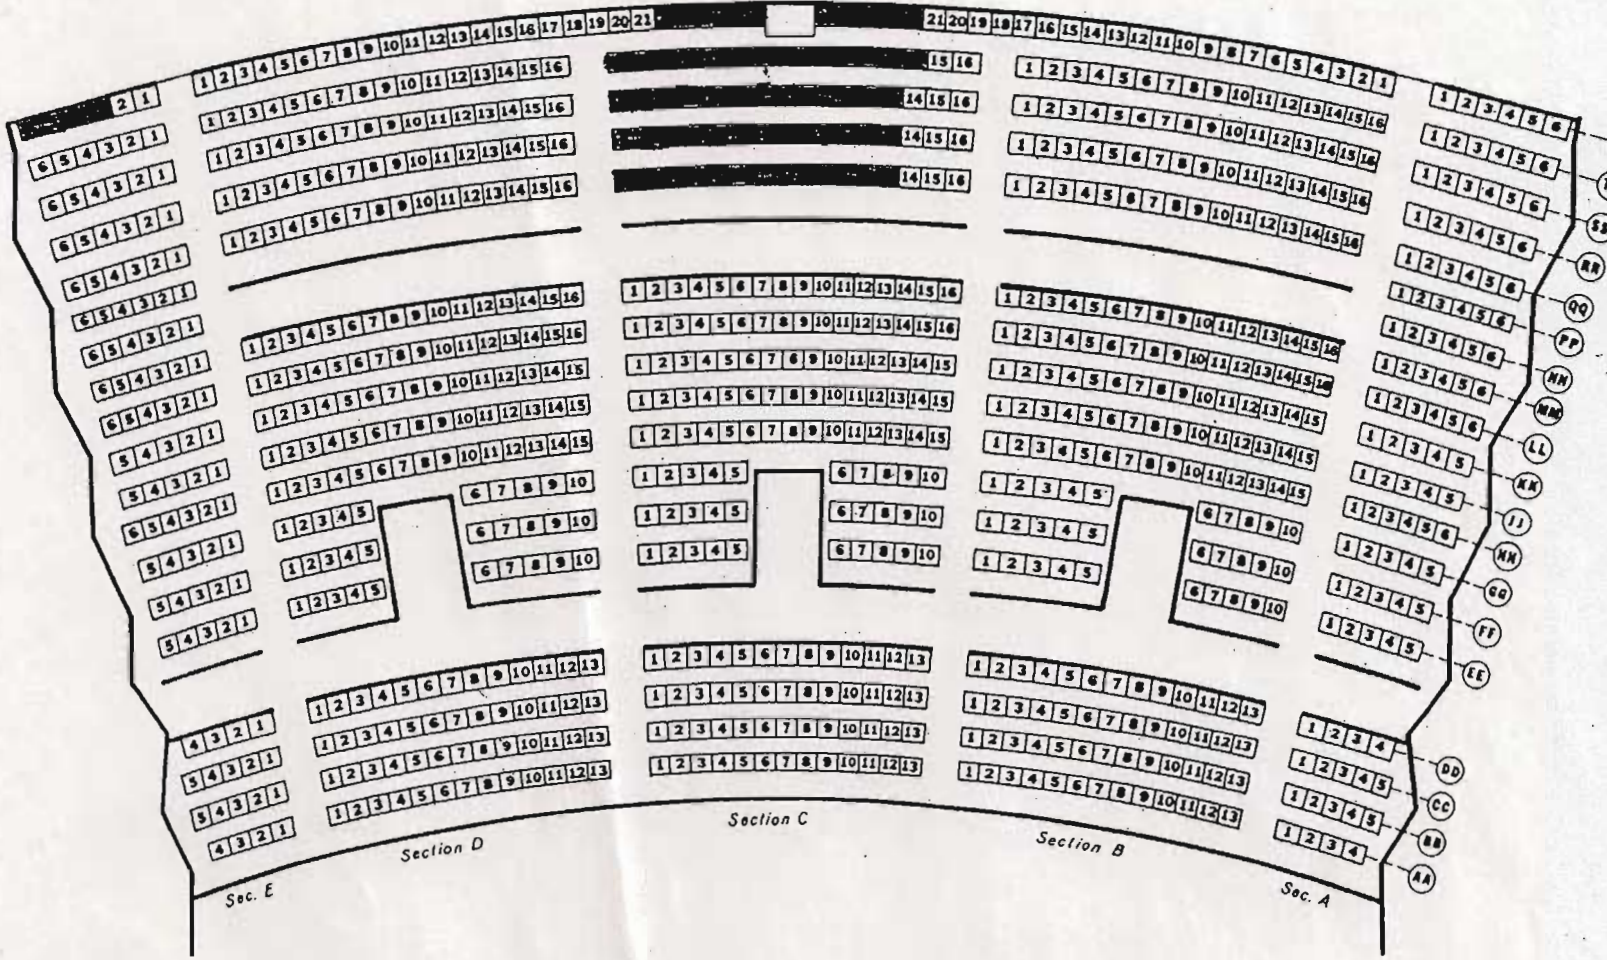

## Orchestra

Seating Capacity:

Balcony	866
Orchestra	658
<b>Total</b>	<b>1524</b>

Orchestra Pit

Stage