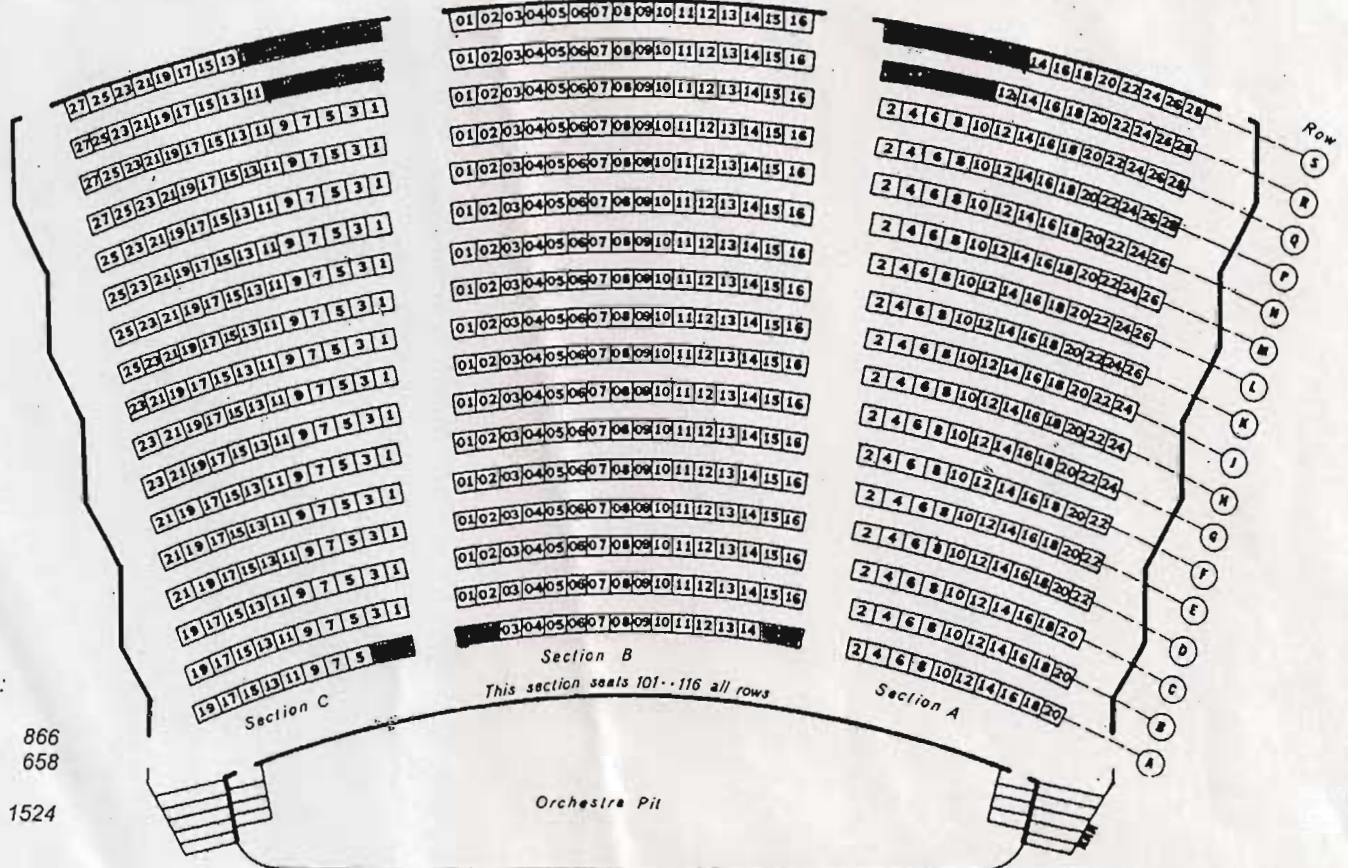

# THE UPPER ARLINGTON HIGH SCHOOL AUDITORIUM

## Orchestra

Seating Capacity:

Balcony	866
Orchestra	658
<b>Total</b>	<b>1524</b>

Orchestra Pit

Stage